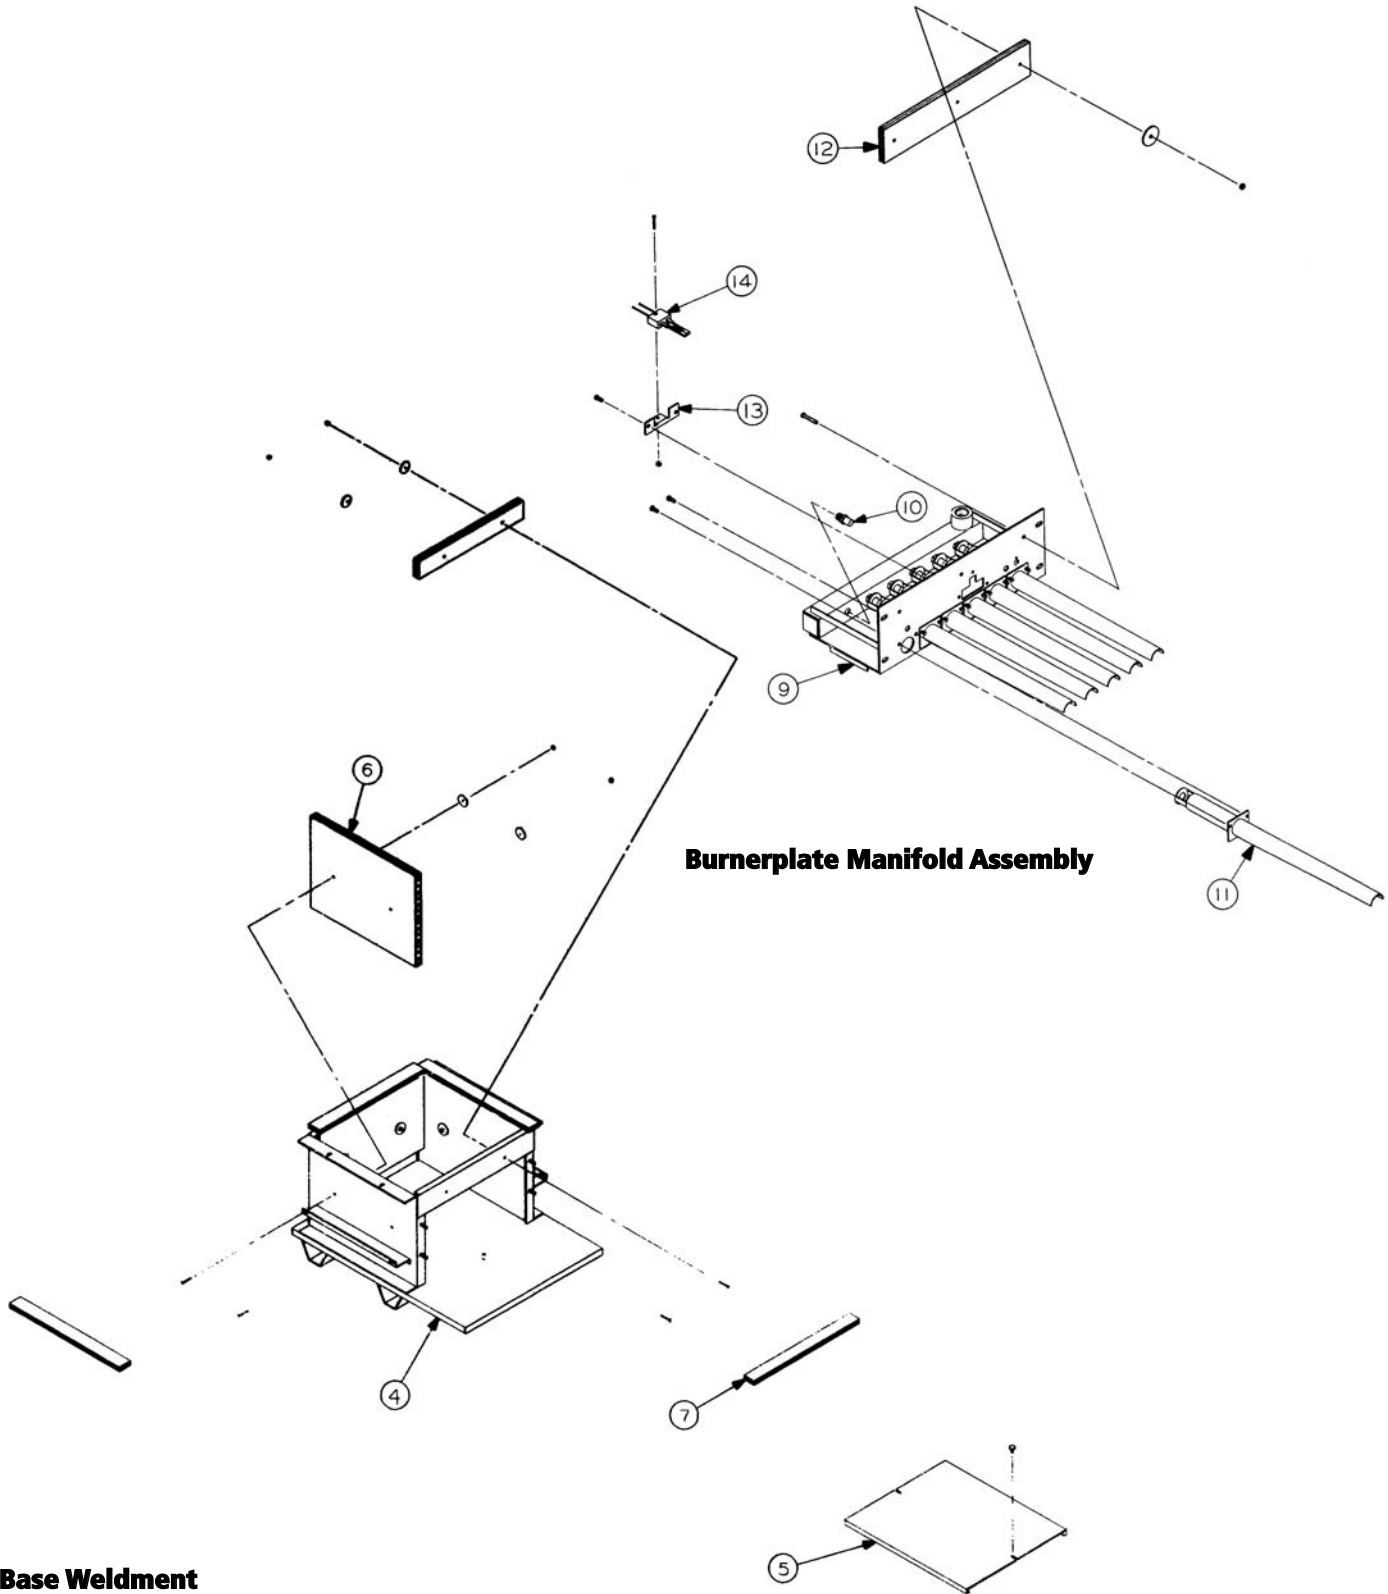

PeerlessBoilers.com

Peerless® Series PDE™

All repair parts orders - no minimum charges.

Please order with code number.

All prices quoted are in U.S. dollars.

All prices subject to change without notice.

All prices F.O.B. Bally, PA

	Description	Quantity Required	Stock Code	Trade Price
1	Block Assembly – PDE-03	1	91122	N/A
	Block Assembly – PDE-04	1	91851	N/A
	Block Assembly – PDE-05	1	91950	N/A
2	Cleanout Cover Plate – PDE-03		Not Available	
	Cleanout Cover Plate – PDE-04		Not Available	
	Cleanout Cover Plate – PDE-05		Not Available	
3	Cleanout Cover Plate Insulation, 1" X 15" X 25"	1	50864	N/A
4	Assembled Base – PDE-03		Not Available	
	Assembled Base – PDE-04		Not Available	
	Assembled Base – PDE-05		Not Available	
8	Burner plate Manifold – PDE-03		Not Available	
	Burner plate Manifold – PDE-04		Not Available	
	Burner plate Manifold – PDE-05		Not Available	
15	Flue Collector/Fan Mount – PDE-03		Not Available	
	Flue Collector/Fan Mount – PDE-04		Not Available	
	Flue Collector/Fan Mount – PDE-05	1	90575	N/A
16	Flue Collector/Blanket Seal , 1/2 X 3/4 X 5'	5 ft	50866	N/A
17	Blower – FAS-7021 -6938C	1	90390	N/A
18	Vent Pipe Adapter – PDE-03	1	90715	N/A
	Vent Pipe Adapter – PDE-04, PDE-05	1	90716	N/A
19	Jacket – PDE-03		Not Available	
	Jacket – PDE-04		Not Available	
	Jacket – PDE-05		Not Available	
20	Bracket for Status Panel		Not Available	
N/S	Status Panel – Includes Blower, Circulator Relay & Lights	1	51806	N/A

PeerlessBoilers.com

Peerless® Series PDE™

All repair parts orders - no minimum charges.

Please order with code number.

All prices quoted are in U.S. dollars.

All prices subject to change without notice.

All prices F.O.B. Bally, PA